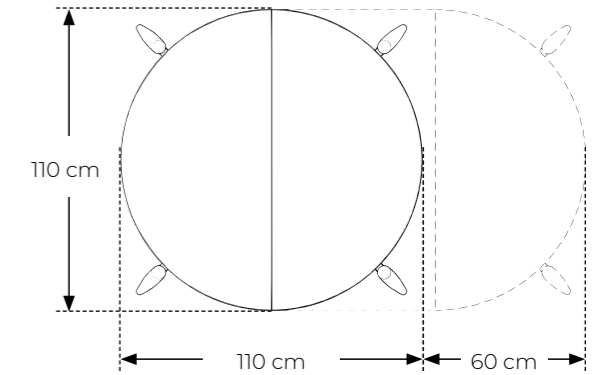

WOODPECKER - dining table

Designer: Jacob Amtorp

Stackable: no

Measurements:

Packing size:

Item number: 20004 (1pc)

Frame: White oak

Table top: MDF+oak veneer; Butterfly extensions