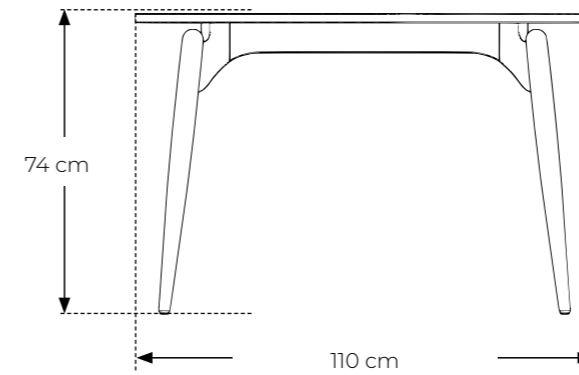

WOODPECKER - dining table

Designer: Jacob Amtorp

Stackable: no

Measurements:

Packing size:

Item number: 20004 (1pc)

Frame: White oak

Table top: MDF+oak veneer; Butterfly extensions

Colour: White oil

Item number: 20037 (1pc)

Frame: White oak

Table top: Plywood+oak veneer; Butterfly extensions

Colour: White oil

Item number: 20005 (1pc)

Frame: White oak

Table top: MDF+oak veneer; Butterfly extensions

Colour: Black stain

Item number: 20038 (1pc)

Frame: White oak

Table top: Plywood+oak veneer; Butterfly extensions

Colour: Black stain