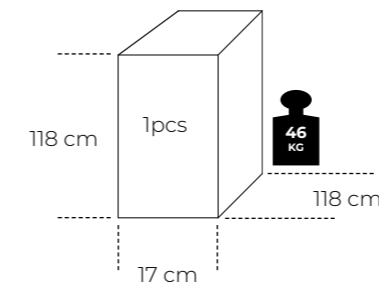

WOODPECKER - dining table

Designer: Jacob Amtorp

Stackable: no

Measurements:

Packing size:

Item number: 20004 (1pc)

Frame: White oak

Table top: MDF+oak veneer; Butterfly extensions

Colour: White oil

Item number: 20037 (1pc)

Frame: White oak

Table top: Plywood+oak veneer; Butterfly extensions

Colour: White oil

Item number: 20005 (1pc)

Frame: White oak

Table top: MDF+oak veneer; Butterfly extensions