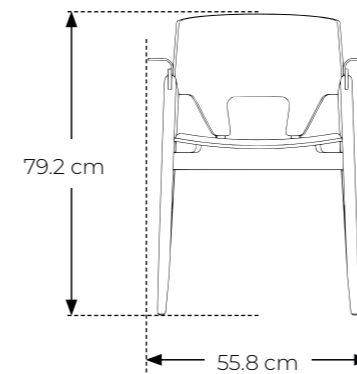

Designer: Jacob Amtorp

Stackable: no

Measurements:

Item number: 19082 (1pc)

-  **Frame:** White oak
-  **Seat:** Eco leather FA017-8MC
-  **Colour:** Burn honey

Item number: 19089 (1pc)

-  **Frame:** White oak
-  **Seat:** Real leather/black
-  **Colour:** Burn honey

Packing size:

Maximum load:

Item number: 19009 (1pc)

-  **Frame:** Beech wood
-  **Seat:** Eco leather FA018-2MC
-  **Colour:** Black stain

Item number: 19091 (1pc)

-  **Frame:** Beech wood
-  **Seat:** Real leather/black
-  **Colour:** Black stain