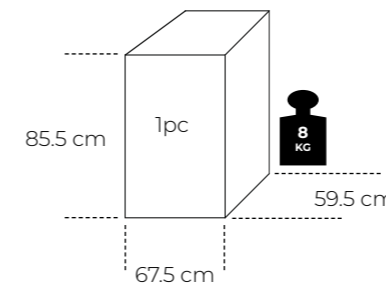

Designer: Jacob Amtorp

Stackable: no

Measurements:

Item number: 19082 (1pc)

-  **Frame:** White oak
-  **Seat:** Eco leather FA017-8MC
-  **Colour:** Burn honey

Item number: 19089 (1pc)

-  **Frame:** White oak
-  **Seat:** Real leather/black
-  **Colour:** Burn honey

Packing size:

Maximum load:

Item number: 19009 (1pc)

-  **Frame:** Beech wood
-  **Seat:** Eco leather FA018-2MC
-  **Colour:** Black stain

Item number: 19091 (1pc)

-  **Frame:** Beech wood
-  **Seat:** Real leather/black
-  **Colour:** Black stain