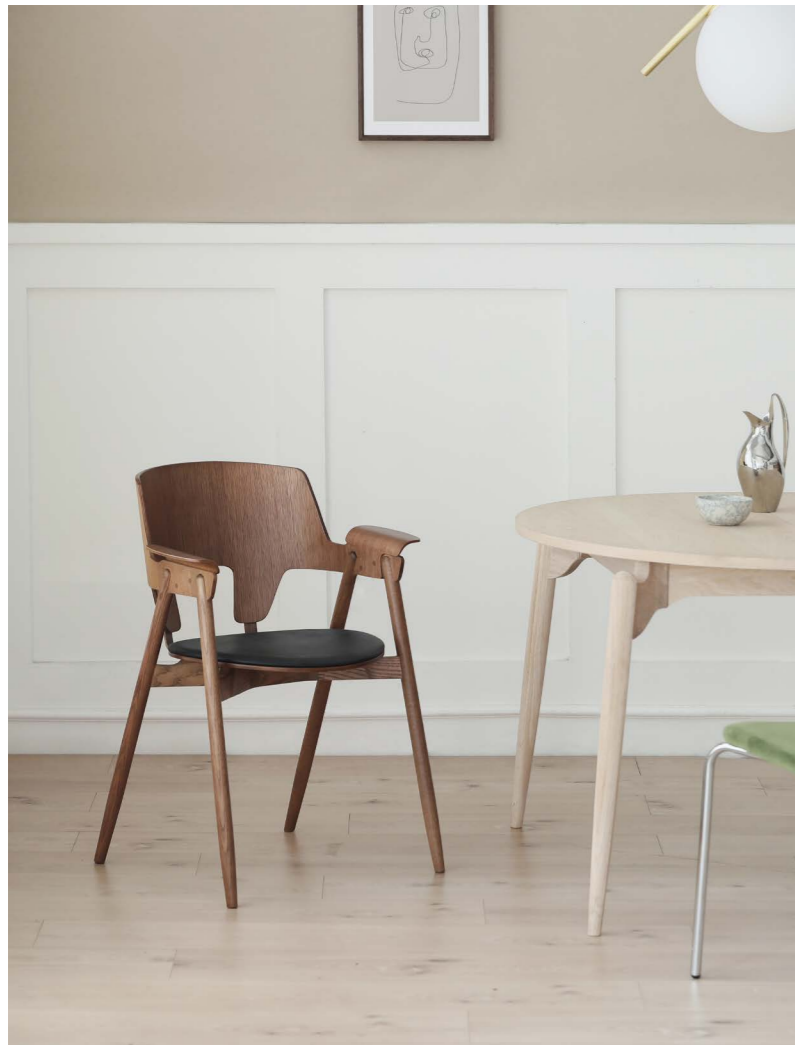

WOODPECKER
by Jacob Amtorp

Jacob Amtorp