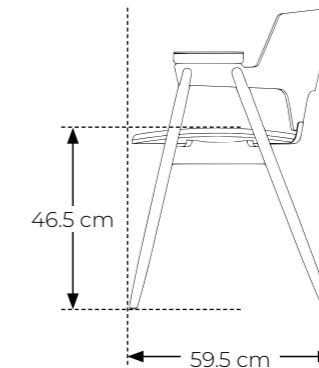

Item number: 19082 (1pc)

- **Frame:** White oak
- **Seat:** Eco leather FA017-8MC
- **Colour:** Burn honey