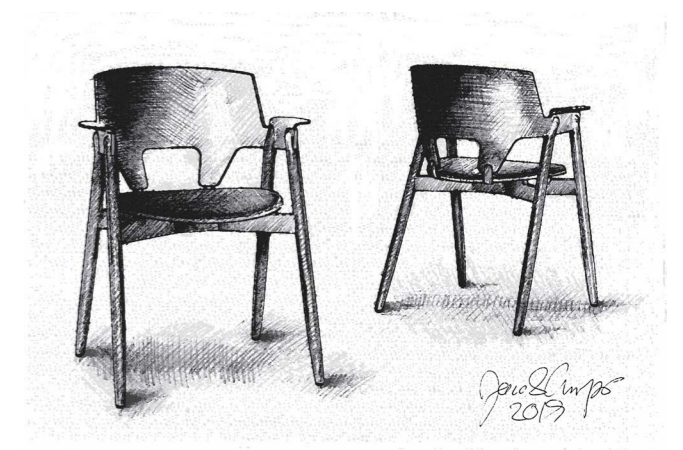

Designer: Jacob Amtorp

WOODPECKER dining chair

"I aim to let my Scandinavian origin, with its trendsetting traditions in furniture design, be present in my designworks. The modernistic movement within design and architecture from the early 20th century, along with my fascination with the natural world, have been key sources of inspiration in my work as well."

WOODPECKER - dining chair

Item number: 19008 (1pc)

-  **Frame:** White oak
-  **Seat:** Eco leather FA017-8MC
-  **Colour:** White oiled - 1592

Item number: 19106 (1pc)

-  **Frame:** White oak
-  **Seat:** Real leather/black
-  **Colour:** White oiled - 1592

Designer: Jacob Amtorp

Stackable: no

Measurements:

Item number: 19082 (1pc)

-  **Frame:** White oak
-  **Seat:** Eco leather FA017-8MC
-  **Colour:** Burn honey

Item number: 19089 (1pc)

-  **Frame:** White oak
-  **Seat:** Real leather/black
-  **Colour:** Burn honey