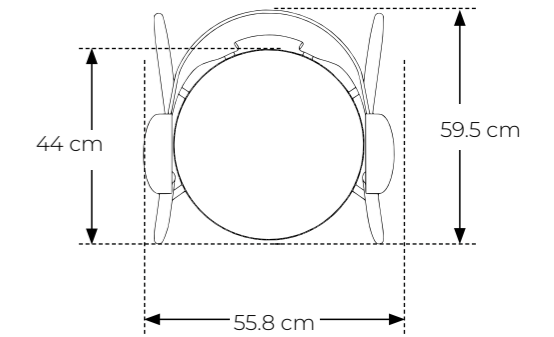

WOODPECKER - dining chair

Item number: 19008 (1pc)

- **Frame:** White oak
- **Seat:** Eco leather FA017-8MC
- **Colour:** White oiled - 1592

Item number: 19106 (1pc)

- **Frame:** White oak
- **Seat:** Real leather/black
- **Colour:** White oiled - 1592

Designer: Jacob Amtorp

Stackable: no

Measurements: