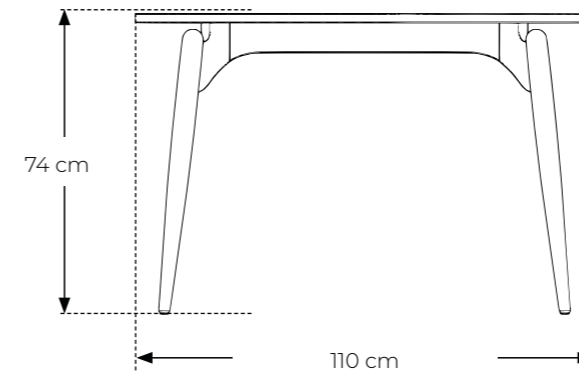

WOODPECKER - dining table

Designer: Jacob Amtorp

Stackable: no

Measurements:

Packing size:

Item number: 20004 (1pc)

Frame: White oak

Table top: MDF+oak veneer; Butterfly extensions

Colour: White oil

Item number: 20037 (1pc)

Frame: White oak

Table top: Plywood+oak veneer; Butterfly extensions

Colour: White oil

Item number: 20005 (1pc)

Frame: White oak

Table top: MDF+oak veneer; Butterfly extensions

Colour: Black stain

Item number: 20038 (1pc)

Frame: White oak

Table top: Plywood+oak veneer; Butterfly extensions

Colour: Black stain