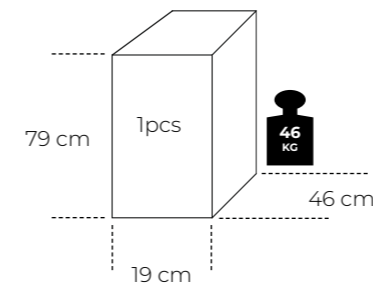

WOODPECKER - dining table

Designer: Jacob Amtorp

Stackable: no

Measurements:

Packing size:

Item number: 20004 (1pc)

Frame: White oak

Table top: MDF+oak veneer; Butterfly extensions

Colour: White oil

Item number: 20037 (1pc)

Frame: White oak

Table top: Plywood+oak veneer; Butterfly extensions

Colour: White oil

Item number: 20005 (1pc)

Frame: White oak

Table top: MDF+oak veneer; Butterfly extensions

Colour: Black stain

Item number: 20038 (1pc)

Frame: White oak

Table top: Plywood+oak veneer; Butterfly extensions

Colour: Black stain