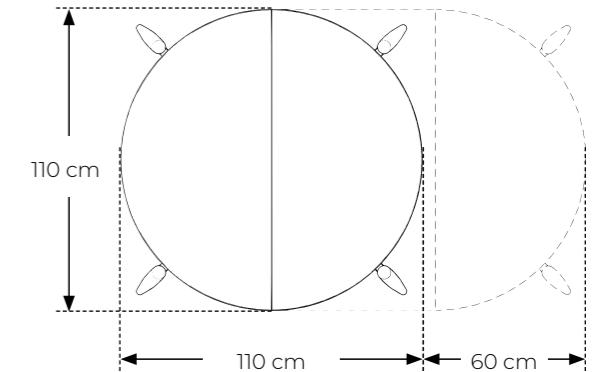

WOODPECKER - dining table

Designer: Jacob Amtorp

Stackable: no

Measurements:

Packing size:

Item number: 20004 (1pc)

Frame: White oak

Table top: MDF+oak veneer; Butterfly extensions