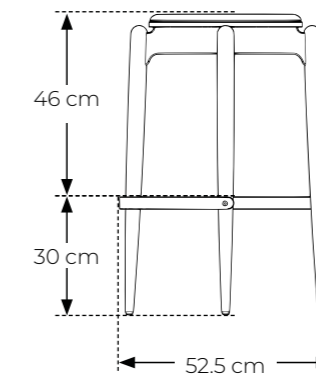

**Colour:** Black stain

**Item number:** 20003 (2pcs)

**Frame:** Beech wood

**Seat:** Real leather/black

**Colour:** Black stain

**Designer:** Jacob Amtorp

**Stackable:** yes

**Measurements:**

**Packing size:**

**Maximum load:**