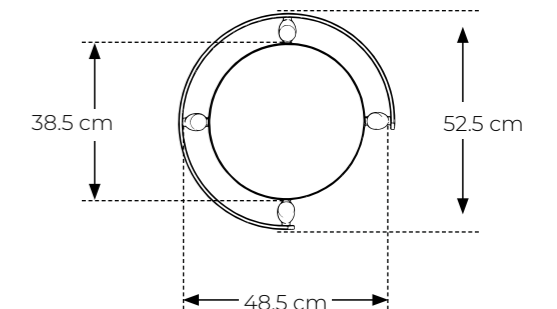

**Colour:** Black stain

**Item number:** 20003 (2pcs)

**Frame:** Beech wood

**Seat:** Real leather/black

**Colour:** Black stain

**Designer:** Jacob Amtorp

**Stackable:** yes

**Measurements:**

**Packing size:**

**Maximum load:**