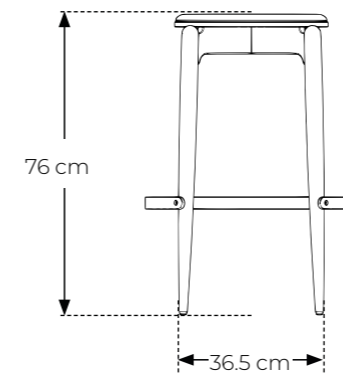

**Colour:** Black stain

**Item number:** 20003 (2pcs)

**Frame:** Beech wood

**Seat:** Real leather/black

**Colour:** Black stain

**Designer:** Jacob Amtorp

**Stackable:** yes

**Measurements:**

**Packing size:**

**Maximum load:**