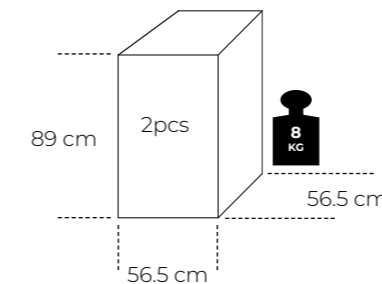

**Colour:** Black stain

**Item number:** 20003 (2pcs)

**Frame:** Beech wood

**Seat:** Real leather/black

**Colour:** Black stain

**Designer:** Jacob Amtorp

**Stackable:** yes

**Measurements:**

**Packing size:**

**Maximum load:**