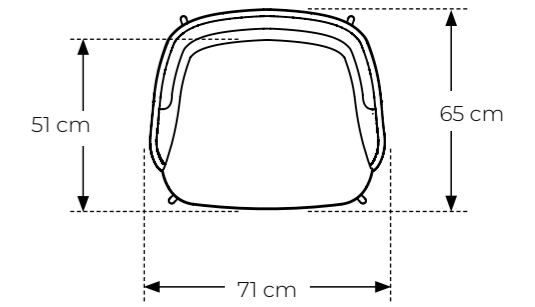

**Stackable:** no

**Measurements:**

**Packing size:**

**Maximum load:**

**Item number:** 19027 (1pc)

**Base:** Ash wood in wash white

**Frame:** Bentwood

**Upholstery:** Copenhagen fabric and Foam