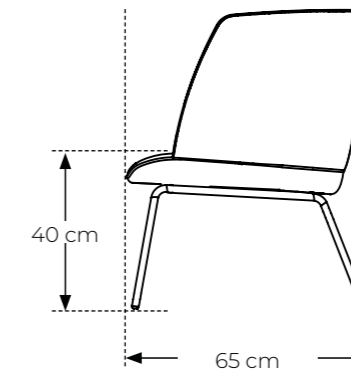

# TEDDY - lounge chair

**Item number:** 19027 (1pc)

**Base:** Ash wood in wash white

**Frame:** Bentwood

**Upholstery:** Mina fabric and Foam

**Seating:** Plywood

**Colour:** Green

**Designer:** Steffensen & Würtz

**Stackable:** no

**Measurements:**

**Packing size:**

**Maximum load:**

**Item number:** 19027 (1pc)

**Base:** Ash wood in wash white

**Frame:** Bentwood

**Upholstery:** Copenhagen fabric and Foam