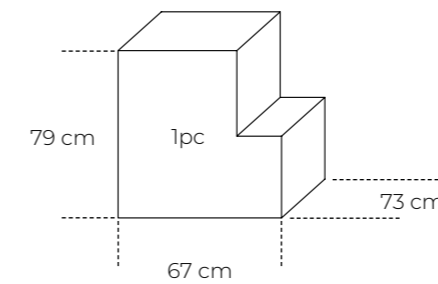

# TEDDY - lounge chair

**Item number:** 19027 (1pc)

**Base:** Ash wood in wash white

**Frame:** Bentwood

**Upholstery:** Mina fabric and Foam

**Seating:** Plywood

**Colour:** Green

**Designer:** Steffensen & Würtz

**Stackable:** no

**Measurements:**

**Packing size:**

**Maximum load:**

**Item number:** 19027 (1pc)

**Base:** Ash wood in wash white

**Frame:** Bentwood

**Upholstery:** Copenhagen fabric and Foam