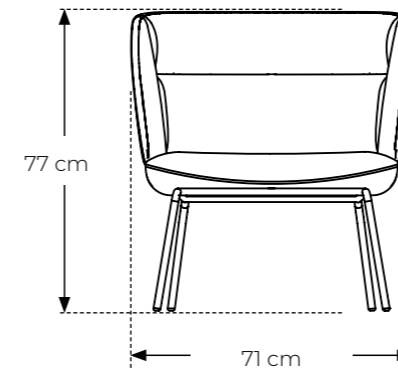

# TEDDY - lounge chair

**Item number:** 19027 (1pc)

**Base:** Ash wood in wash white

**Frame:** Bentwood

**Upholstery:** Mina fabric and Foam

**Seating:** Plywood

**Colour:** Green

**Designer:** Steffensen & Würtz

**Stackable:** no

**Measurements:**

**Packing size:**

**Maximum load:**

**Item number:** 19027 (1pc)

**Base:** Ash wood in wash white

**Frame:** Bentwood

**Upholstery:** Copenhagen fabric and Foam