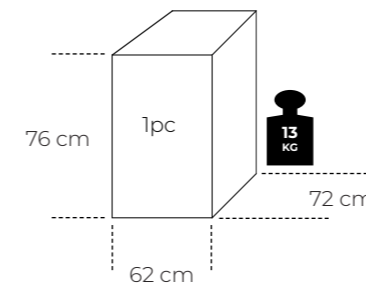

**Item number:** 20065 (1pc)

**Frame:** Brushed 304 stainless steel

**Seat:** Aniline leather upholstery

**Colour:** Cognac

**Packing size:**

**Maximum load:**

**Item number:** 20089 (1pc)

**Frame:** Brushed 304 stainless steel