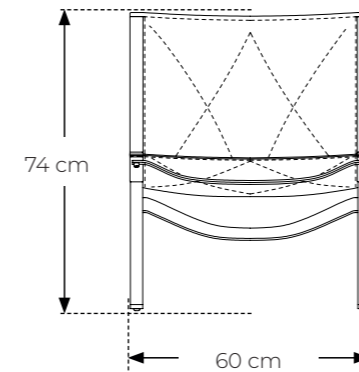

**Item number:** 20065 (1pc)

**Frame:** Brushed 304 stainless steel

**Seat:** Aniline leather upholstery

**Colour:** Cognac

**Packing size:**

**Maximum load:**

**Item number:** 20089 (1pc)

**Frame:** Brushed 304 stainless steel