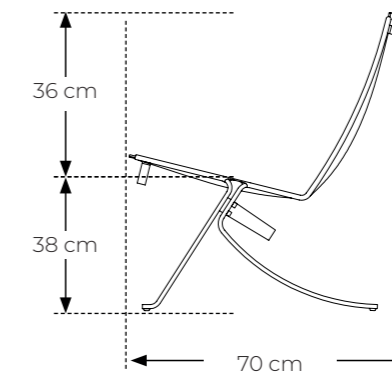

# SPRING - lounge chair

**Item number:** 20064 (1pc)

**Frame:** Brushed 304 stainless steel

**Seat:** Aniline leather upholstery

**Colour:** Black

**Designer:** Ulrick Löwenstein

**Stackable:** no

**Measurements:**

**Item number:** 20065 (1pc)

**Frame:** Brushed 304 stainless steel

**Seat:** Aniline leather upholstery

**Colour:** Cognac

**Packing size:**

**Maximum load:**

**Item number:** 20089 (1pc)

**Frame:** Brushed 304 stainless steel