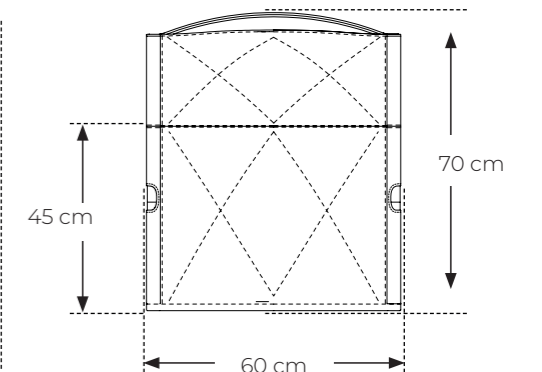

**Item number:** 20065 (1pc)

**Frame:** Brushed 304 stainless steel

**Seat:** Aniline leather upholstery

**Colour:** Cognac

**Packing size:**

**Maximum load:**

**Item number:** 20089 (1pc)

**Frame:** Brushed 304 stainless steel