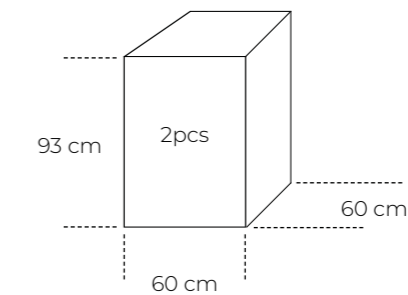

SPIKEY - dining chair

Item number: 20029
(with armrest 2 or 4 pcs)

Seat: Bentwood/ normal foam + Micro Leather

Back: Solid walnut

Frame: 1.8mmT Stainless Steel/polished

Colour: Black

Designer: CPH Designers

Stackable: no

Measurements:

Packing size:

Item number: 20028
(without armrest 2 or 4 pcs)

Seat: Bentwood/ normal foam + Micro Leather

Back: Solid walnut

Frame: 1.8mmT Stainless Steel/polished

Colour: Black