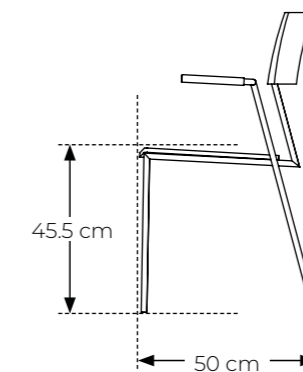

SPIKEY - dining chair

Item number: 20029
(with armrest 2 or 4 pcs)

Seat: Bentwood/ normal foam + Micro Leather

Back: Solid walnut

Frame: 1.8mmT Stainless Steel/polished

Colour: Black

Designer: CPH Designers

Stackable: no

Measurements:

Packing size:

Item number: 20028
(without armrest 2 or 4 pcs)

Seat: Bentwood/ normal foam + Micro Leather

Back: Solid walnut

Frame: 1.8mmT Stainless Steel/polished

Colour: Black