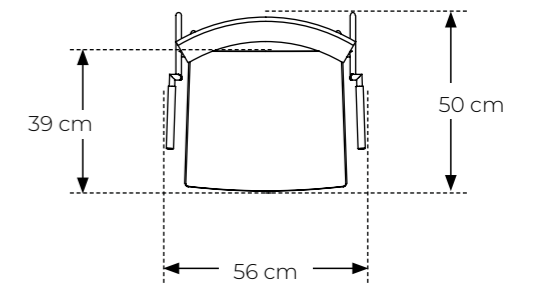

SPIKEY - dining chair

Item number: 20029
(with armrest 2 or 4 pcs)

Seat: Bentwood/ normal foam + Micro Leather

Back: Solid walnut

Frame: 1.8mmT Stainless Steel/polished

Colour: Black

Designer: CPH Designers

Stackable: no

Measurements:

Packing size:

Item number: 20028
(without armrest 2 or 4 pcs)

Seat: Bentwood/ normal foam + Micro Leather

Back: Solid walnut

Frame: 1.8mmT Stainless Steel/polished

Colour: Black