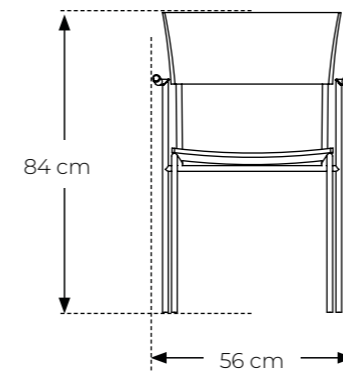

SPIKEY - dining chair

Item number: 20029
(with armrest 2 or 4 pcs)

Seat: Bentwood/ normal foam + Micro Leather

Back: Solid walnut

Frame: 1.8mmT Stainless Steel/polished

Colour: Black

Designer: CPH Designers

Stackable: no

Measurements:

Packing size:

Item number: 20028
(without armrest 2 or 4 pcs)

Seat: Bentwood/ normal foam + Micro Leather

Back: Solid walnut

Frame: 1.8mmT Stainless Steel/polished

Colour: Black