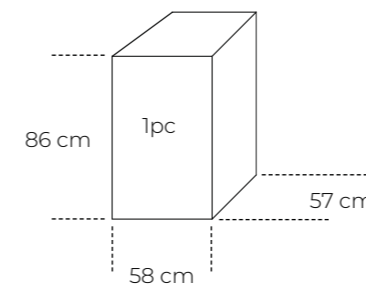

SPIKEY - dining chair

Item number: 20029
(with armrest 2 or 4 pcs)

Seat: Bentwood/ normal foam + Micro Leather

Back: Solid walnut

Frame: 1.8mmT Stainless Steel/polished

Colour: Black

Designer: CPH Designers

Stackable: no

Measurements:

Packing size:

Item number: 20028
(without armrest 2 or 4 pcs)

Seat: Bentwood/ normal foam + Micro Leather

Back: Solid walnut

Frame: 1.8mmT Stainless Steel/polished

Colour: Black