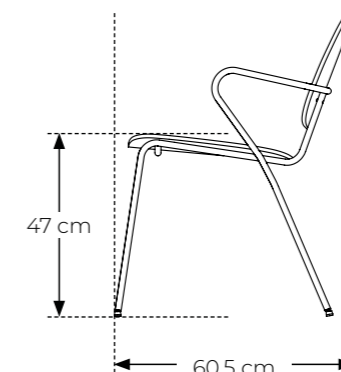

# QUEEN B - dining chair

**Item number:** 19083 (2pcs) / 20001 (4pcs)

**Frame:** Metal tube with black powder coating

**Seat & Back:**  
MEG velvet 65# fabric  
MEG velvet 4# piping

**Colour:** Red

**Designer:** 2Dot

**Stackable:** yes

**Measurements:**

**Item number:** 19084 (2pcs) / 20001 (4pcs)

**Frame:** Metal tube with black powder coating

**Seat & Back:**  
MEG velvet 28# fabric  
MEG velvet 28# piping

**Colour:** Blue

**Packing size:**

**Maximum load:**

**Item number:** 19002 (2pcs) / 20001 (4pcs)

**Frame:** Metal tube with black powder coating

**Seat:** MEG velvet fabric with piping

**Back:** bentwood with oak veneer/matt black

**Stackable:** yes

**Measurements:**

**Item number:** 19004 (2pcs) / 20001 (4pcs)

**Frame:** Metal tube with black powder coating

**Seat & Back:** bentwood with oak veneer/matt black

**Colour:** Black

**Packing size:**