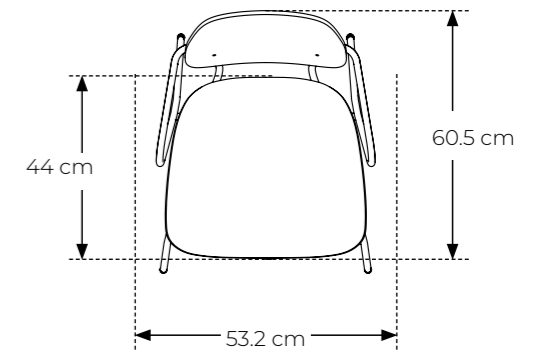

**Stackable:** yes

**Measurements:**

**Item number:** 19004 (2pcs) / 20001 (4pcs)

**Frame:** Metal tube with black powder coating

**Seat & Back:** bentwood with oak veneer/matt black

**Colour:** Black

**Packing size:**