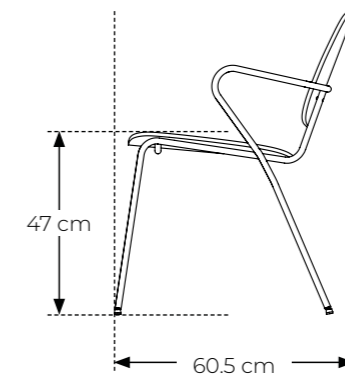

**Stackable:** yes

**Measurements:**

**Item number:** 19004 (2pcs) / 20001 (4pcs)

**Frame:** Metal tube with black powder coating

**Seat & Back:** bentwood with oak veneer/matt black

**Colour:** Black

**Packing size:**