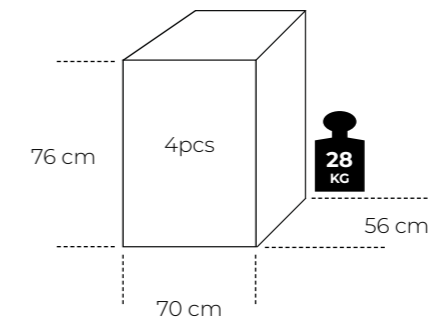

**Stackable:** yes

**Measurements:**

**Item number:** 19004 (2pcs) / 20001 (4pcs)

**Frame:** Metal tube with black powder coating

**Seat & Back:** bentwood with oak veneer/matt black

**Colour:** Black

**Packing size:**

**Maximum load:**

**Item number:** 19072 (2pcs) / 20001 (4pcs)

**Frame:** Metal tube with black powder coating

**Seat & Back:** bentwood with oak veneer

**Colour:** Black/Natural