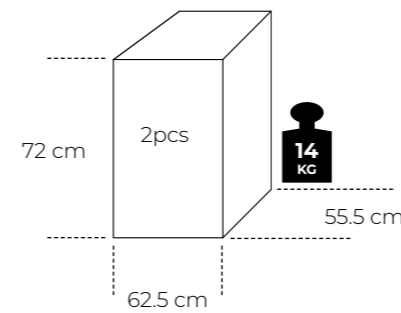

**Stackable:** yes

**Measurements:**

**Item number:** 19004 (2pcs) / 20001 (4pcs)

**Frame:** Metal tube with black powder coating

**Seat & Back:** bentwood with oak veneer/matt black

**Colour:** Black

**Packing size:**

**Maximum load:**

**Item number:** 19072 (2pcs) / 20001 (4pcs)

**Frame:** Metal tube with black powder coating

**Seat & Back:** bentwood with oak veneer

**Colour:** Black/Natural