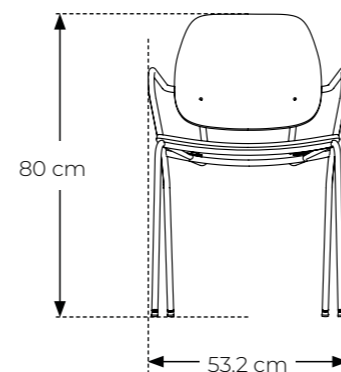

**Stackable:** yes

**Measurements:**

**Item number:** 19084 (2pcs) / 20001 (4pcs)

**Frame:** Metal tube with black powder coating

**Seat & Back:**  
MEG velvet 28# fabric  
MEG velvet 28# piping

**Colour:** Blue

**Packing size:**

**Maximum load:**

**Item number:** 19002 (2pcs) / 20001 (4pcs)

**Frame:** Metal tube with black powder coating

**Seat:** MEG velvet fabric with piping

**Back:** bentwood with oak veneer/matt black

**Stackable:** yes

**Measurements:**

**Item number:** 19004 (2pcs) / 20001 (4pcs)

**Frame:** Metal tube with black powder coating

**Seat & Back:** bentwood with oak veneer/matt black

**Colour:** Black

**Packing size:**

**Maximum load:**

**Item number:** 19072 (2pcs) / 20001 (4pcs)

**Frame:** Metal tube with black powder coating

**Seat & Back:** bentwood with oak veneer

**Colour:** Black/Natural