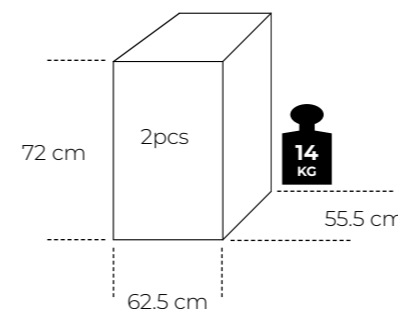

**Stackable:** yes

**Measurements:**

**Item number:** 19084 (2pcs) / 20001 (4pcs)

**Frame:** Metal tube with black powder coating

**Seat & Back:**  
MEG velvet 28# fabric  
MEG velvet 28# piping

**Colour:** Blue

**Packing size:**

**Maximum load:**

**Item number:** 19002 (2pcs) / 20001 (4pcs)

**Frame:** Metal tube with black powder coating

**Seat:** MEG velvet fabric with piping

**Back:** bentwood with oak veneer/matt black

**Stackable:** yes

**Measurements:**

**Item number:** 19004 (2pcs) / 20001 (4pcs)

**Frame:** Metal tube with black powder coating

**Seat & Back:** bentwood with oak veneer/matt black

**Colour:** Black

**Packing size:**