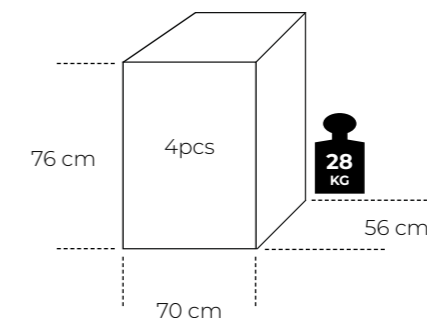

**Stackable:** yes

**Measurements:**

**Item number:** 19084 (2pcs) / 20001 (4pcs)

**Frame:** Metal tube with black powder coating

**Seat & Back:**  
MEG velvet 28# fabric  
MEG velvet 28# piping

**Colour:** Blue

**Packing size:**

**Maximum load:**

**Item number:** 19002 (2pcs) / 20001 (4pcs)

**Frame:** Metal tube with black powder coating

**Seat:** MEG velvet fabric with piping

**Back:** bentwood with oak veneer/matt black

**Stackable:** yes

**Measurements:**

**Item number:** 19004 (2pcs) / 20001 (4pcs)

**Frame:** Metal tube with black powder coating

**Seat & Back:** bentwood with oak veneer/matt black

**Colour:** Black

**Packing size:**