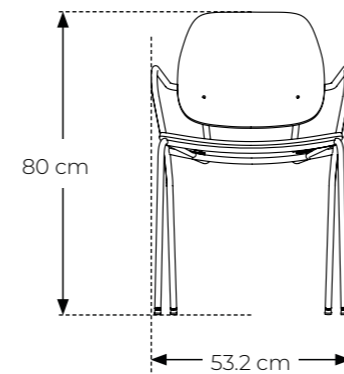

**Stackable:** yes

**Measurements:**

**Item number:** 19004 (2pcs) / 20001 (4pcs)

**Frame:** Metal tube with black powder coating

**Seat & Back:** bentwood with oak veneer/matt black

**Colour:** Black

**Packing size:**