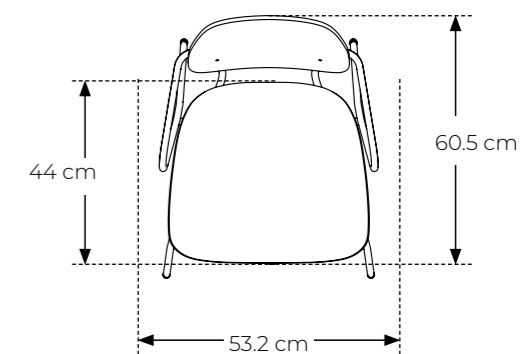

**Stackable:** yes

**Measurements:**

**Item number:** 19084 (2pcs) / 20001 (4pcs)

**Frame:** Metal tube with black powder coating

**Seat & Back:**  
MEG velvet 28# fabric  
MEG velvet 28# piping

**Colour:** Blue

**Packing size:**

**Maximum load:**

**Item number:** 19002 (2pcs) / 20001 (4pcs)

**Frame:** Metal tube with black powder coating

**Seat:** MEG velvet fabric with piping

**Back:** bentwood with oak veneer/matt black

**Stackable:** yes

**Measurements:**

**Item number:** 19004 (2pcs) / 20001 (4pcs)

**Frame:** Metal tube with black powder coating

**Seat & Back:** bentwood with oak veneer/matt black

**Colour:** Black

**Packing size:**

**Maximum load:**

**Item number:** 19072 (2pcs) / 20001 (4pcs)

**Frame:** Metal tube with black powder coating

**Seat & Back:** bentwood with oak veneer

**Colour:** Black/Natural