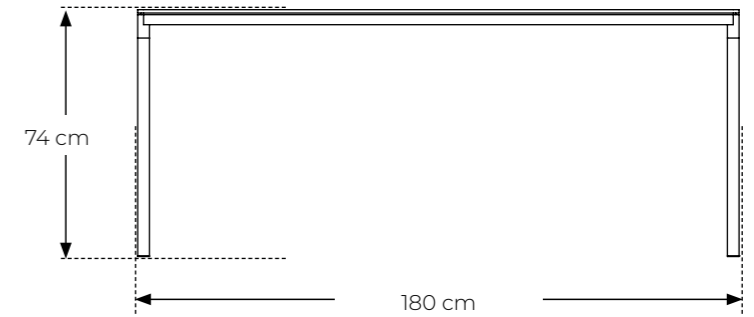

# PIPPI - dining table

**Item number:** 20022 (1pc)

**Table top:** MDF+oak veneer/solid oak edging

**Colour:** Black

**Frame:** metal tube/black powder coating

**Designer:** CPH Designers

**Stackable:** no

**Measurements:**

**Item number:** 20023 (1pc)

**Table top:** plywood+Forbo linoleum

**Colour:** Black

**Frame:** metal tube/black powder coating

**Packing size:**