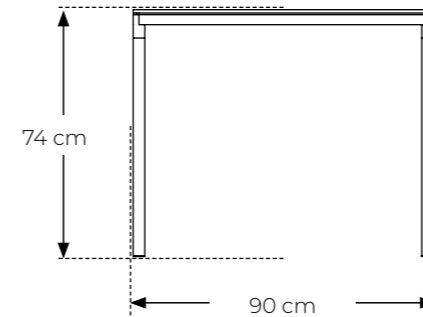

# PIPPI - dining table

**Item number:** 20022 (1pc)

**Table top:** MDF+oak veneer/solid oak edging

**Colour:** Black

**Frame:** metal tube/black powder coating

**Designer:** CPH Designers

**Stackable:** no

**Measurements:**

**Item number:** 20023 (1pc)

**Table top:** plywood+Forbo linoleum

**Colour:** Black

**Frame:** metal tube/black powder coating

**Packing size:**