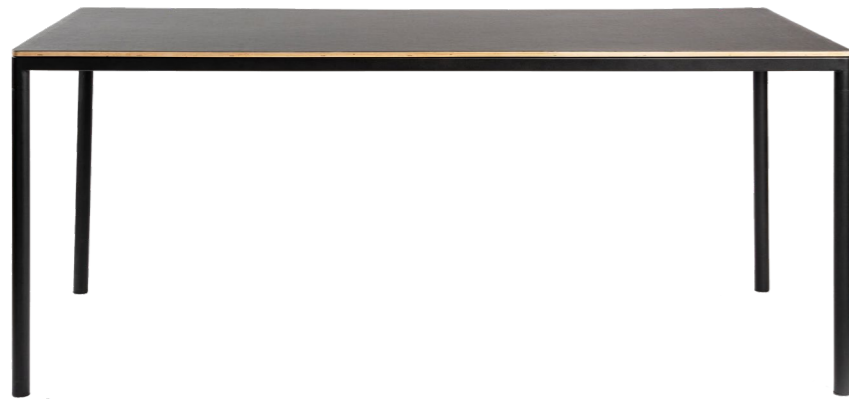

# PIPPI - dining table

**Item number:** 20022 (1pc)

**Table top:** MDF+oak veneer/solid oak edging

**Colour:** Black

**Frame:** metal tube/black powder coating

**Designer:** CPH Designers

**Stackable:** no

**Measurements:**

**Item number:** 20023 (1pc)

**Table top:** plywood+Forbo linoleum

**Colour:** Black

**Frame:** metal tube/black powder coating

**Packing size:**