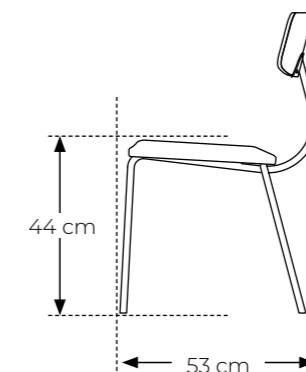

Stackable: no

Measurements:

Packing size:

Maximum load:

Item number:
20026 (2pcs) / 20027 (4pcs)

 **Seat:** MEG velvet or copenhagen fabric

 **Back:** bentwood with wild oak veneer/black stain

 **Frame:** Metal tube black powder coating