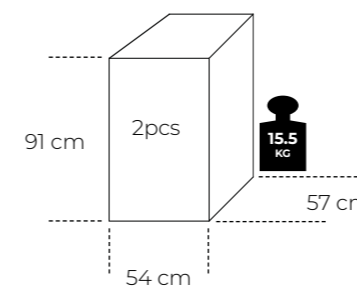

Stackable: no

Measurements:

Packing size:

Maximum load:

Item number:
20026 (2pcs) / 20027 (4pcs)

 **Seat:** MEG velvet or copenhagen fabric

 **Back:** bentwood with wild oak veneer/black stain

 **Frame:** Metal tube black powder coating