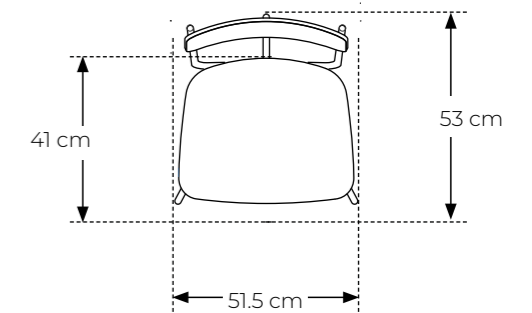

Stackable: no

Measurements:

Packing size:

Maximum load:

Item number:
20026 (2pcs) / 20027 (4pcs)

 **Seat:** MEG velvet or copenhagen fabric

 **Back:** bentwood with wild oak veneer/black stain

 **Frame:** Metal tube black powder coating