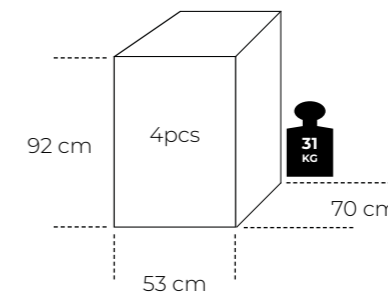

Stackable: no

Measurements:

Packing size:

Maximum load:

Item number:
20026 (2pcs) / 20027 (4pcs)

 **Seat:** MEG velvet or copenhagen fabric

 **Back:** bentwood with wild oak veneer/black stain

 **Frame:** Metal tube black powder coating