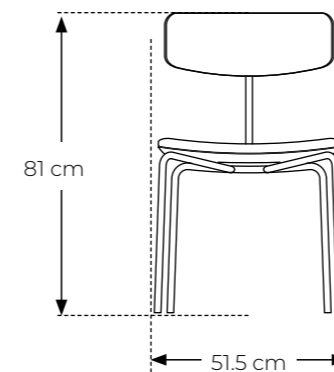

Stackable: no

Measurements:

Packing size:

Maximum load:

Item number:
20026 (2pcs) / 20027 (4pcs)

 **Seat:** MEG velvet or copenhagen fabric

 **Back:** bentwood with wild oak veneer/black stain

 **Frame:** Metal tube black powder coating