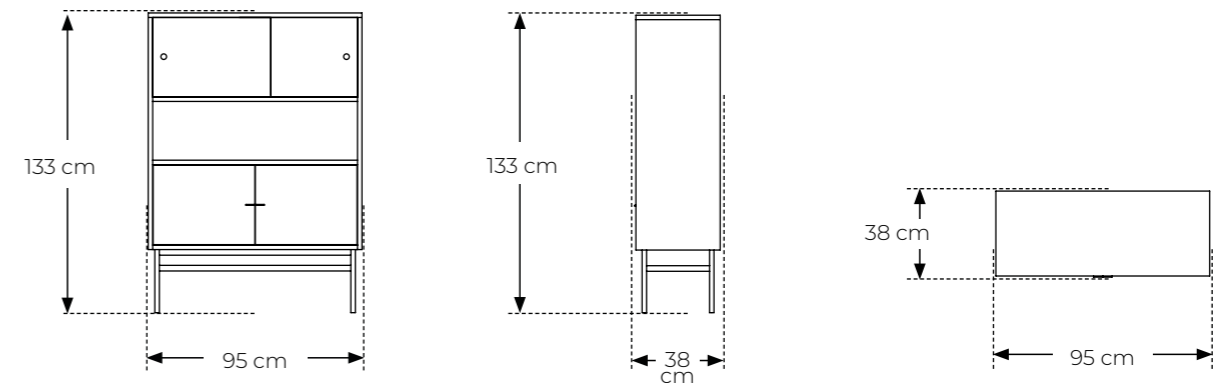

OVERLAP - display cabinet

Designer: CPH Designers

Stackable: no

Measurements:

Packing size:

Item number: 20030

 **Cabinet:** E1 18mm MDF +
Oak Veener

 **Frame:** Metal

 **Display:** Fluted glass

 **Colour:** White oiled -1592