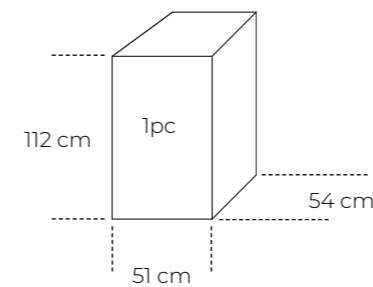

OVERLAP - display cabinet

Designer: CPH Designers

Stackable: no

Measurements:

Packing size:

Item number: 20030

 **Cabinet:** E1 18mm MDF +
Oak Veener

 **Frame:** Metal

 **Display:** Fluted glass

 **Colour:** White oiled -1592