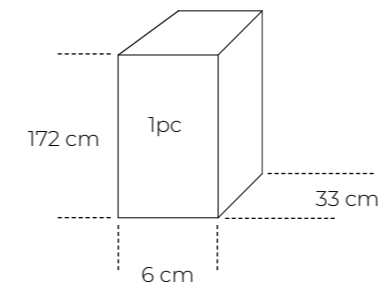

NOVEMBER - coat hanger

Item number: 20034(1pc)

Material: Solid ash+stainless steel with brass color

Colour: Walnut

Designer: Studio FEM

Stackable: no

Measurements:

Packing size: