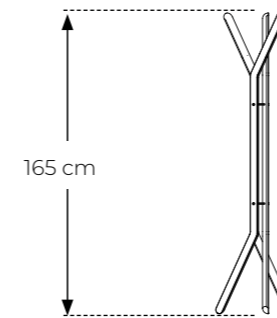

NOVEMBER - coat hanger

Item number: 20034(1pc)

Material: Solid ash+stainless steel with brass color

Colour: Walnut

Designer: Studio FEM

Stackable: no

Measurements:

Packing size: