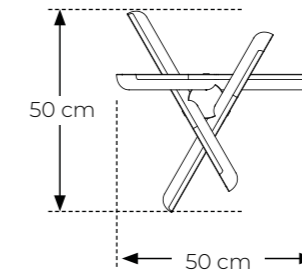

NOVEMBER - coat hanger

Item number: 20034(1pc)

Material: Solid ash+stainless steel with brass color

Colour: Walnut

Designer: Studio FEM

Stackable: no

Measurements:

Packing size: