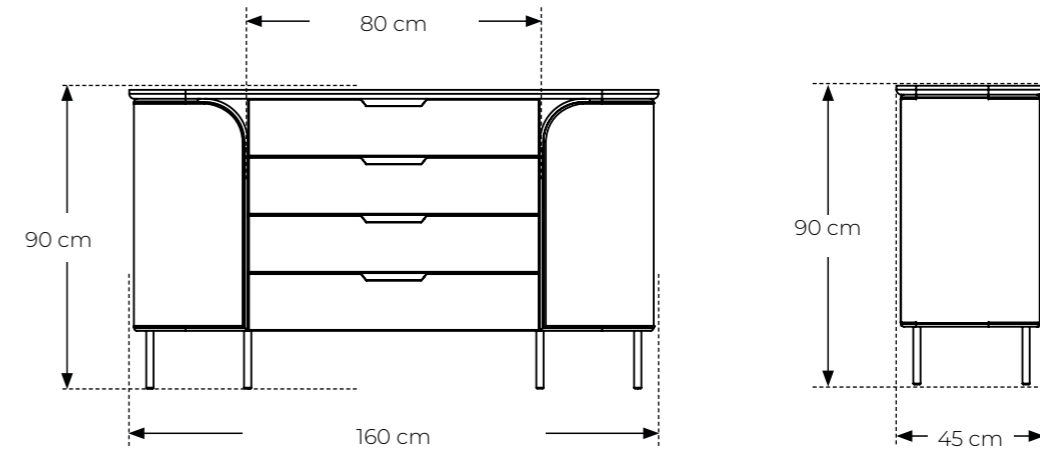

NEY NOIR - cabinet

Designer: NODE

Stackable: no

Measurements:

Packing size:

Item number: 19028 (1pc)

Table top: MDF with red oak veneer and melamine for inside

Colour: Black stain