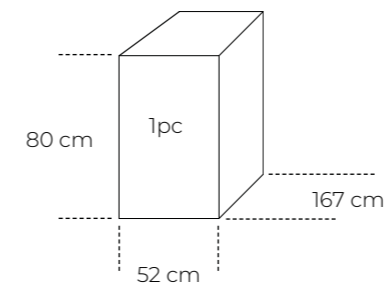

NEY NOIR - cabinet

Designer: NODE

Stackable: no

Measurements:

Packing size:

Item number: 19028 (1pc)

Table top: MDF with red oak veneer and melamine for inside

Colour: Black stain