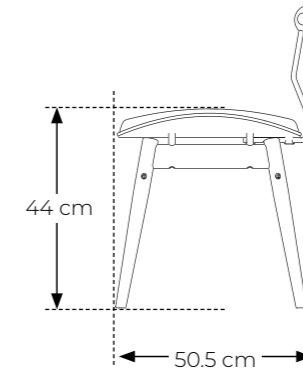

# NAYA - dining chair

**Item number:** 19061 (1pc)

**Seat:** Bentwood with real leather upholstery

**Frame:** Solid ash, stainless steel

**Colour:** Natural

**Designer:** Anders Zeeb

**Stackable:** no

**Measurements:**

**Packing size:**

**Item number:** 19092 (1pc)

**Seat:** Bentwood with real leather upholstery

**Frame:** Solid ash, matt black metal

**Colour:** Black stain