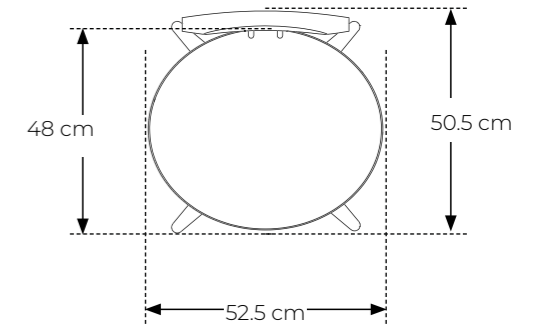

# NAYA - dining chair

**Item number:** 19061 (1pc)

**Seat:** Bentwood with real leather upholstery

**Frame:** Solid ash, stainless steel

**Colour:** Natural

**Designer:** Anders Zeeb

**Stackable:** no

**Measurements:**

**Packing size:**

**Item number:** 19092 (1pc)

**Seat:** Bentwood with real leather upholstery

**Frame:** Solid ash, matt black metal

**Colour:** Black stain