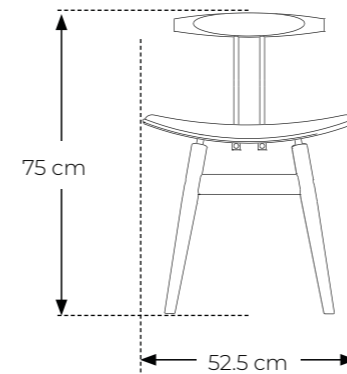

# NAYA - dining chair

**Item number:** 19061 (1pc)

**Seat:** Bentwood with real leather upholstery

**Frame:** Solid ash, stainless steel

**Colour:** Natural

**Designer:** Anders Zeeb

**Stackable:** no

**Measurements:**

**Packing size:**

**Item number:** 19092 (1pc)

**Seat:** Bentwood with real leather upholstery

**Frame:** Solid ash, matt black metal

**Colour:** Black stain