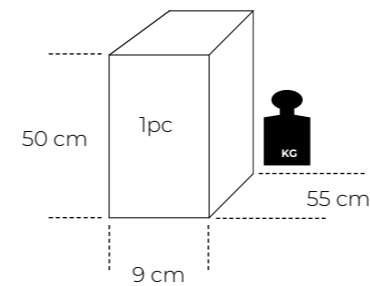

# NAYA - dining chair

**Item number:** 19061 (1pc)

**Seat:** Bentwood with real leather upholstery

**Frame:** Solid ash, stainless steel

**Colour:** Natural

**Designer:** Anders Zeeb

**Stackable:** no

**Measurements:**

**Packing size:**

**Item number:** 19092 (1pc)

**Seat:** Bentwood with real leather upholstery

**Frame:** Solid ash, matt black metal

**Colour:** Black stain