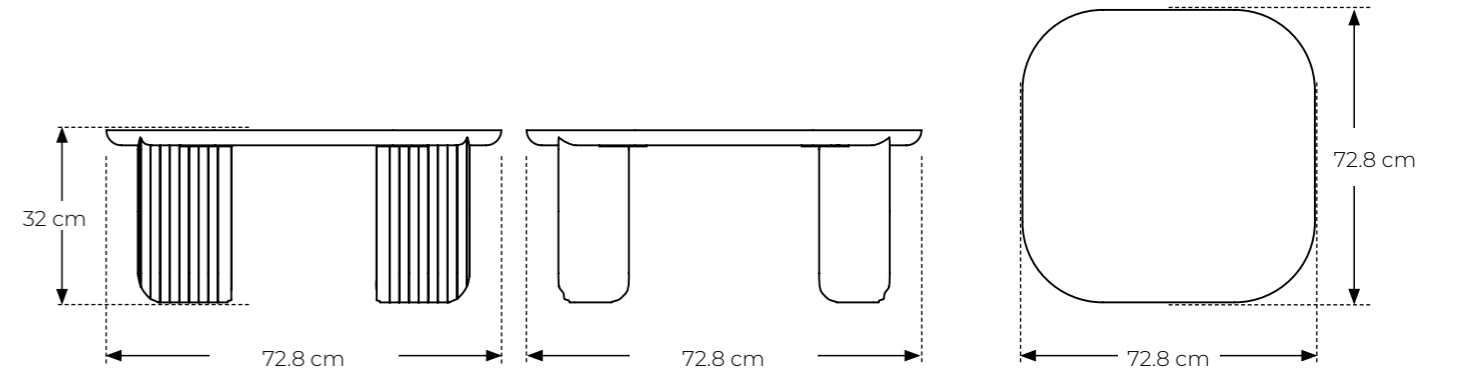

MOTO - coffee table

Designer: Monevment Design Studio

Stackable: no

Measurements:

Item number: 20011 (1pc)

Table top: 8mm terrazzo + plywood

Frame: Solid white oak legs

Colour: Natural oil

Item number: 20012 (1pc)

Table top: 8mm terrazzo + solid white oak

Frame: Solid white oak legs

Colour: Natural oil

Packing size:

Item number: 20013 (1pc)

Table top: Solid white oak

Frame: Solid white oak legs