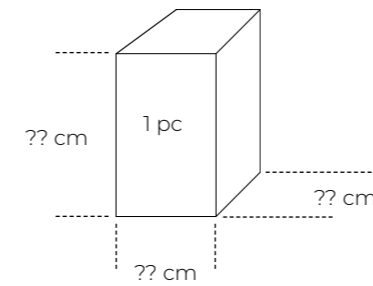

Item number: 20012 (1pc)

Table top: 8mm terrazzo + solid white oak

Frame: Solid white oak legs

Colour: Natural oil

Packing size:

Item number: 20013 (1pc)

Table top: Solid white oak

Frame: Solid white oak legs