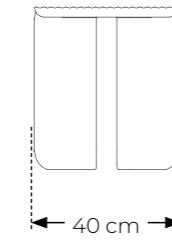

# MOTO - bench

**Designer:** Monevment Design Studio

**Stackable:** no

**Measurements:**

**Packing size:**

**Item number:** 20013 (1pc)

**Seat:** Solid white oak

**Frame:** Solid white oak legs