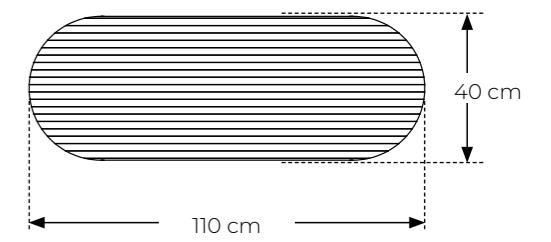

# MOTO - bench

**Designer:** Monevment Design Studio

**Stackable:** no

**Measurements:**

**Packing size:**

**Item number:** 20013 (1pc)

**Seat:** Solid white oak

**Frame:** Solid white oak legs