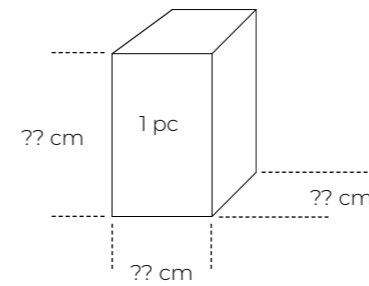

# MOTO - bench

**Designer:** Monevment Design Studio

**Stackable:** no

**Measurements:**

**Packing size:**

**Item number:** 20013 (1pc)

**Seat:** Solid white oak

**Frame:** Solid white oak legs