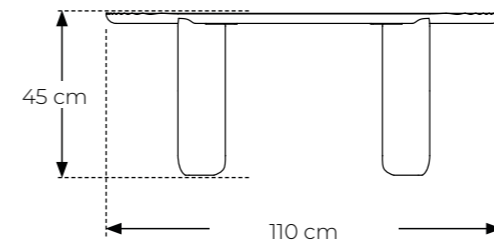

# MOTO - bench

**Designer:** Monevment Design Studio

**Stackable:** no

**Measurements:**

**Packing size:**

**Item number:** 20013 (1pc)

**Seat:** Solid white oak

**Frame:** Solid white oak legs