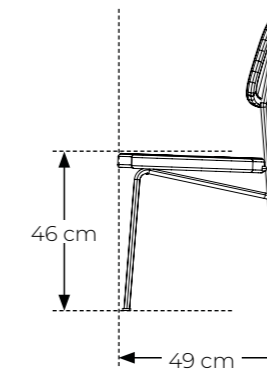

Item number: 20016 (2pcs)

Seat & Back: Black stain ash wood + natural rattan

Frame: Metal / powder coating

Colour: Black

Packing size:

Maximum load:

Item number: 20016 (with armrest 2pcs)

Seat & Back: Black stain ash wood + natural rattan