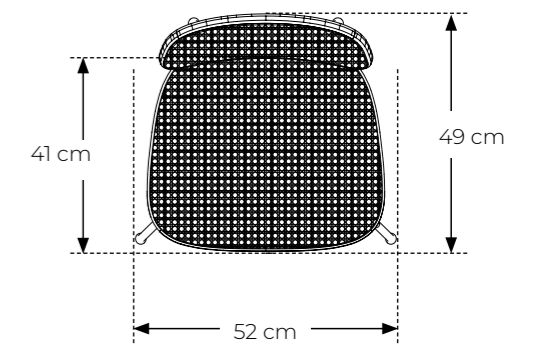

Item number: 20016 (2pcs)

Seat & Back: Black stain ash wood + natural rattan

Frame: Metal / powder coating

Colour: Black

Packing size:

Maximum load:

Item number: 20016 (with armrest 2pcs)

Seat & Back: Black stain ash wood + natural rattan