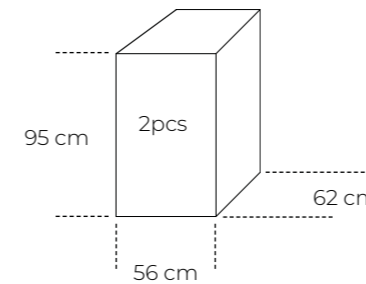

Item number: 20016 (2pcs)

Seat & Back: Black stain ash wood + natural rattan

Frame: Metal / powder coating

Colour: Black

Packing size:

Maximum load:

Item number: 20016 (with armrest 2pcs)

Seat & Back: Black stain ash wood + natural rattan