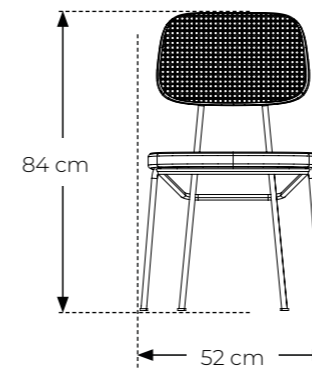

Item number: 20016 (2pcs)

Seat & Back: Black stain ash wood + natural rattan

Frame: Metal / powder coating

Colour: Black

Packing size:

Maximum load:

Item number: 20016 (with armrest 2pcs)

Seat & Back: Black stain ash wood + natural rattan