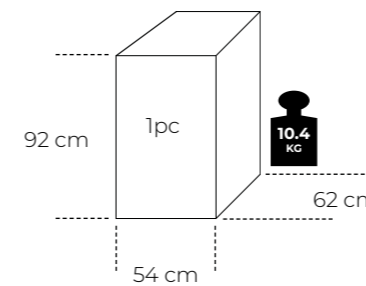

LUNA - dining chair

Designer: Steffensen & Würtz

Stackable: no

Measurements:

Packing size:

Maximum load:

Item number: 20006 (1pc)

Frame: metal