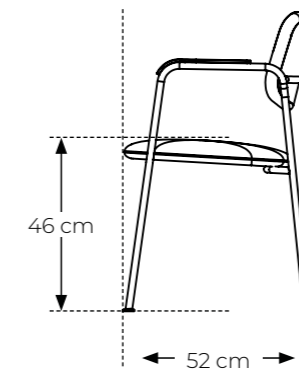

LUNA - dining chair

Designer: Steffensen & Würtz

Stackable: no

Measurements:

Packing size:

Maximum load:

Item number: 20006 (1pc)

Frame: metal