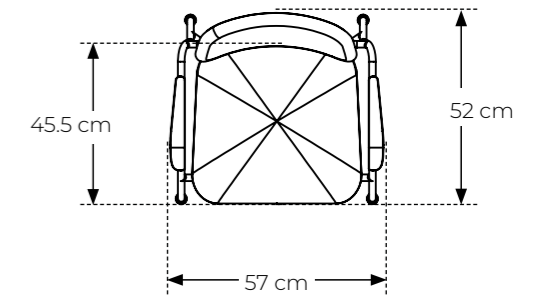

LUNA - dining chair

Designer: Steffensen & Würtz

Stackable: no

Measurements:

Packing size:

Maximum load:

Item number: 20006 (1pc)

Frame: metal