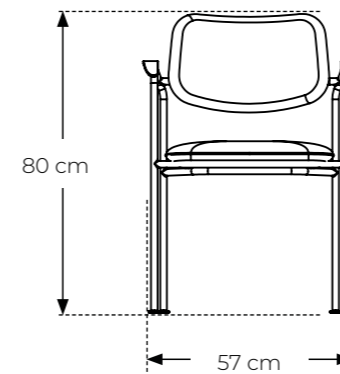

LUNA - dining chair

Designer: Steffensen & Würtz

Stackable: no

Measurements:

Packing size:

Maximum load:

Item number: 20006 (1pc)

Frame: metal