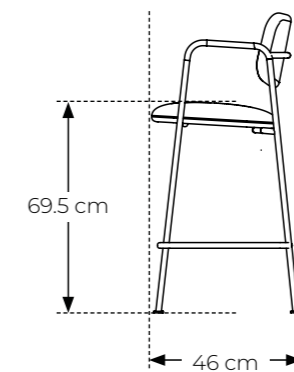

LUNA - barstool

Designer: Steffensen & Würtz

Stackable: no

Measurements:

Packing size:

Maximum load:

Item number: 20007 (1pc) - with armrest

Item number: 20035 (1pc) - without armrest