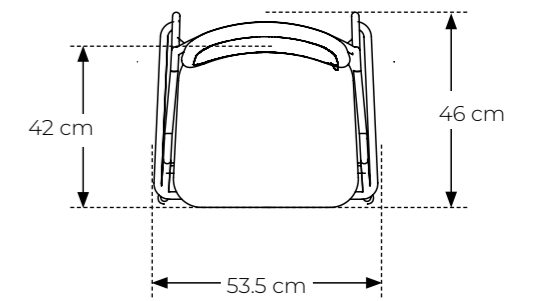

LUNA - barstool

Designer: Steffensen & Würtz

Stackable: no

Measurements:

Packing size:

Maximum load:

Item number: 20007 (1pc) - with armrest

Item number: 20035 (1pc) - without armrest