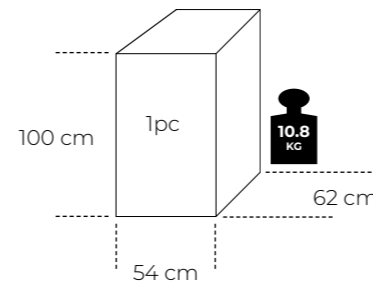

LUNA - barstool

Designer: Steffensen & Würtz

Stackable: no

Measurements:

Packing size:

Maximum load:

Item number: 20007 (1pc) - with armrest

Item number: 20035 (1pc) - without armrest