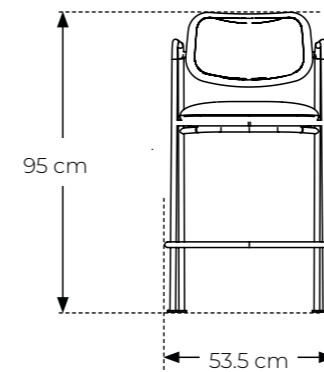

LUNA - barstool

Designer: Steffensen & Würtz

Stackable: no

Measurements:

Packing size:

Maximum load:

Item number: 20007 (1pc) - with armrest

Item number: 20035 (1pc) - without armrest