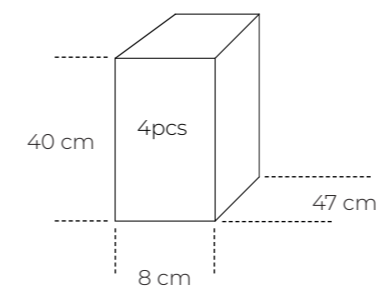

HANK - table

Item number: 20092 (1pc)

Frame: metal / black powder coating

Table top: solid ash

Colour: black

Designer: Head Of Design

Stackable: yes

Measurements:

Height - 56.5 cm

Width - 41.5cm

Depth - 40 cm

Packing size:

Item number: 20093 (1pc)

Frame: metal / black powder coating

Table top: birch plywood with FENIX laminated

Colour: Black