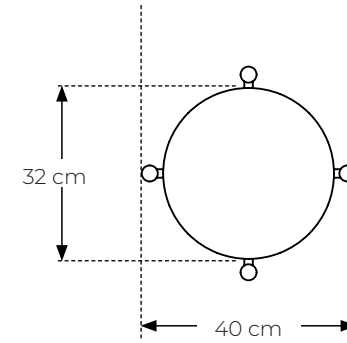

EVERY - stool

Item number: 20090 (4pcs)

Frame: Solid Ash

Colour: Natural

Designer: Studio FEM

Stackable: yes

Measurements:

Item number: 20091 (4pcs)

Frame: Solid Ash

Colour: Black

Packing size: