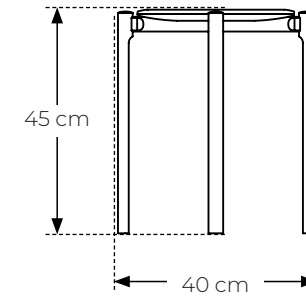

EVERY - stool

Item number: 20090 (4pcs)

Frame: Solid Ash

Colour: Natural

Designer: Studio FEM

Stackable: yes

Measurements:

Item number: 20091 (4pcs)

Frame: Solid Ash

Colour: Black

Packing size: