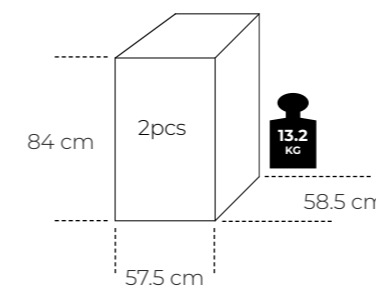

# EVERY - dining chair

**Item number:** 20020 (2pcs) / 20019 (4pcs)

**Frame:** Solid Ash

**Colour:** Natural

**Designer:** Studio FEM

**Stackable:** yes

**Measurements:**

**Item number:** 20031 (2pcs) / 20019 (4pcs)

**Frame:** Solid Ash

**Colour:** Black

**Packing size:**

**Item number:** 20032 (2pcs) / 20019 (4pcs)

**Frame:** Solid Ash

**Colour:** Blue

**Item number:** 20033 (2pcs) / 20019 (4pcs)

**Frame:** Solid Ash