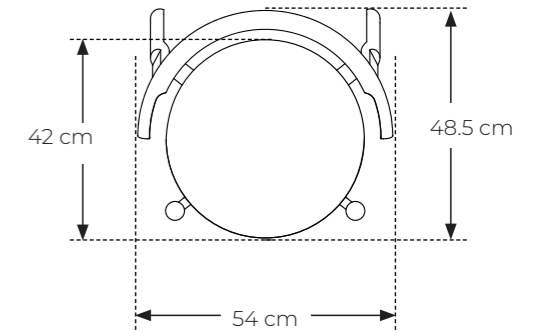

# EVERY - dining chair

**Item number:** 20020 (2pcs) / 20019 (4pcs)

**Frame:** Solid Ash

**Colour:** Natural

**Designer:** Studio FEM

**Stackable:** yes

**Measurements:**

**Item number:** 20031 (2pcs) / 20019 (4pcs)

**Frame:** Solid Ash

**Colour:** Black

**Packing size:**

**Item number:** 20032 (2pcs) / 20019 (4pcs)

**Frame:** Solid Ash

**Colour:** Blue

**Item number:** 20033 (2pcs) / 20019 (4pcs)

**Frame:** Solid Ash