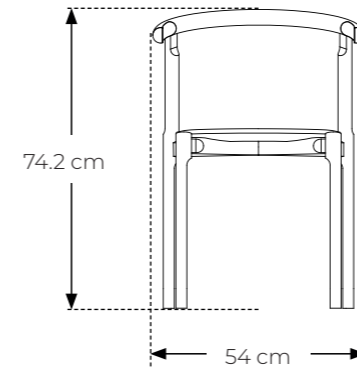

# EVERY - dining chair

**Item number:** 20020 (2pcs) / 20019 (4pcs)

**Frame:** Solid Ash

**Colour:** Natural

**Designer:** Studio FEM

**Stackable:** yes

**Measurements:**

**Item number:** 20031 (2pcs) / 20019 (4pcs)

**Frame:** Solid Ash

**Colour:** Black

**Packing size:**

**Item number:** 20032 (2pcs) / 20019 (4pcs)

**Frame:** Solid Ash

**Colour:** Blue

**Item number:** 20033 (2pcs) / 20019 (4pcs)

**Frame:** Solid Ash