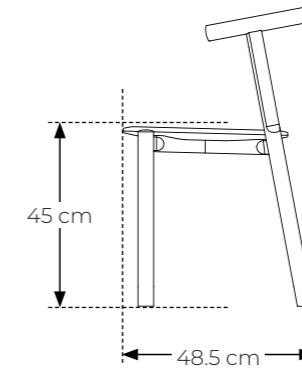

# EVERY - dining chair

**Item number:** 20020 (2pcs) / 20019 (4pcs)

**Frame:** Solid Ash

**Colour:** Natural

**Designer:** Studio FEM

**Stackable:** yes

**Measurements:**

**Item number:** 20031 (2pcs) / 20019 (4pcs)