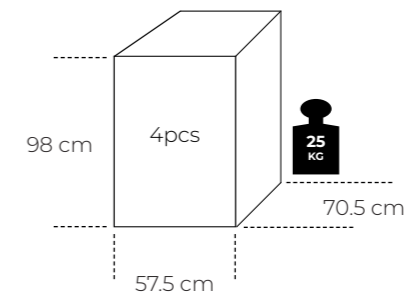

# EVERY - dining chair

**Item number:** 20020 (2pcs) / 20019 (4pcs)

**Frame:** Solid Ash

**Colour:** Natural

**Designer:** Studio FEM

**Stackable:** yes

**Measurements:**

**Item number:** 20031 (2pcs) / 20019 (4pcs)

**Frame:** Solid Ash

**Colour:** Black

**Packing size:**

**Item number:** 20032 (2pcs) / 20019 (4pcs)

**Frame:** Solid Ash

**Colour:** Blue

**Item number:** 20033 (2pcs) / 20019 (4pcs)

**Frame:** Solid Ash