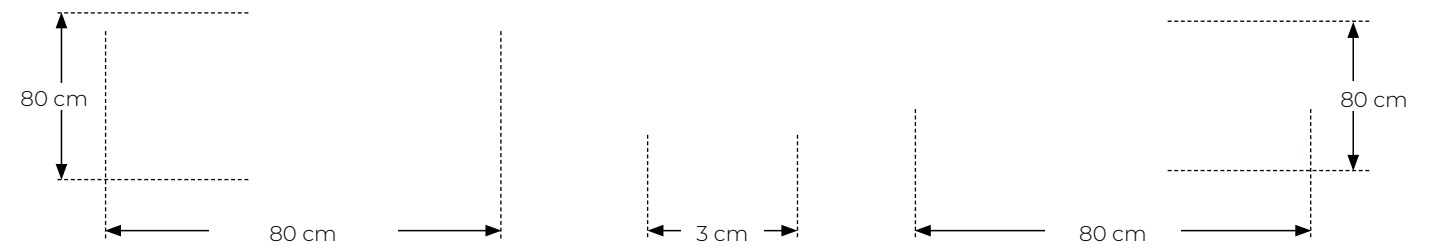

EGO - wall mirror

Designer: Nicoline Cecilie Vestergaard & Matilde Enemark

Stackable: no

Measurements:

Packing size:

Item number: 19074 (1pc)

Upholstery: Wool

Frame: 3 layers metal frame

Glass: Silver mirror, middle frame tempered glass

Colour: Blue