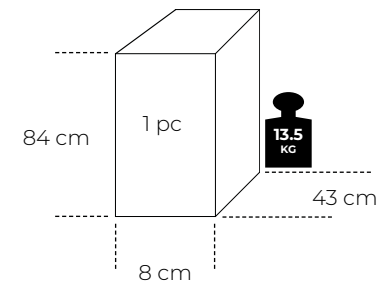

EGO - wall mirror

Designer: Nicoline Cecilie Vestergaard & Matilde Enemark

Stackable: no

Measurements:

Packing size:

Item number: 19074 (1pc)

Upholstery: Wool

Frame: 3 layers metal frame

Glass: Silver mirror, middle frame tempered glass

Colour: Blue