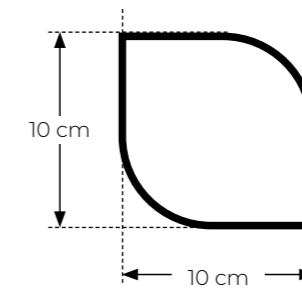

BLAD - vase

Designer: Made by Bent

Stackable: no

Measurements:

Packing size:

Item number: 19053 (1pc)

Material: Oak veneer

Colour: Natural