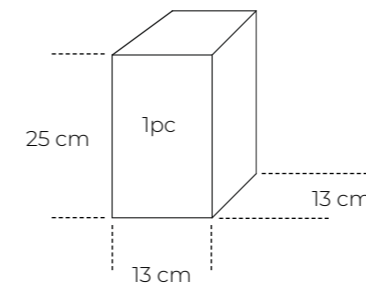

BLAD - vase

Designer: Made by Bent

Stackable: no

Measurements:

Packing size:

Item number: 19053 (1pc)

Material: Oak veneer

Colour: Natural

Item number: 19054 (1pc)

Frame: Walnut veneer

Colour: Natural