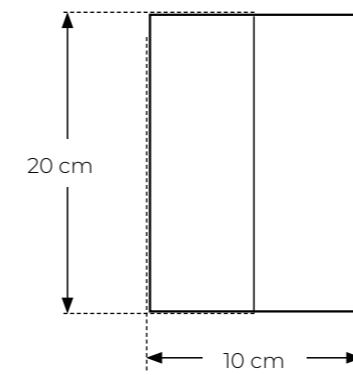

BLAD - vase

Designer: Made by Bent

Stackable: no

Measurements:

Packing size:

Item number: 19053 (1pc)

Material: Oak veneer

Colour: Natural